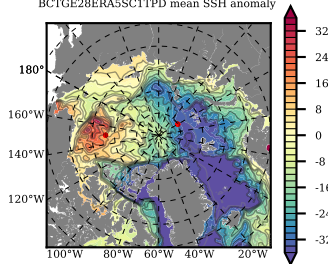

BCTGE28ERA5SC1TPD mean FWC (m) over 1991

Mean FWC (m) from BG Obs Sys. (Proshutinsky et al. GRL2018) over year 2003-2017

Mean FWC (m) from Init State

BCTGE28ERA5SC1TPD mean SSH anomaly

Mean DOT from Armitage et al. 2017 2003-2014