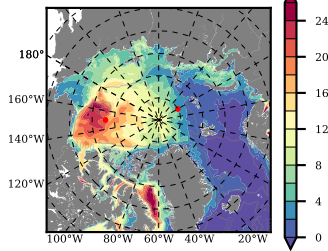

BCTGE28ERA5SC1TPD mean FWC (m) over 1991

Mean FWC (m) from BG Obs Sys. (Proshutinsky et al. GRL2018) over year 2003-2017

Mean FWC (m) from Init State

BCTGE28ERA5SC1TPD mean SSH anomaly

Mean DOT from Armitage et al. 2017 2003-2014