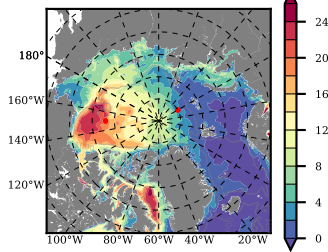

BCTGE28ERA5SC1TPD mean FWC (m) over 1992

Mean FWC (m) from BG Obs Sys. (Proshutinsky et al. GRL2018) over year 2003-2017

Mean FWC (m) from Init State

BCTGE28ERA5SC1TPD mean SSH anomaly

Mean DOT from Armitage et al. 2017 2003-2014