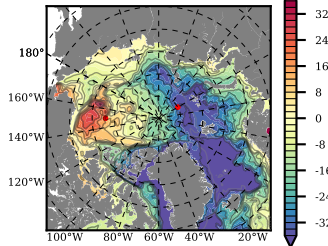

BCTGE28ERA5SC1TPD mean FWC (m) over 1992

Mean FWC (m) from BG Obs Sys. (Proshutinsky et al. GRL2018) over year 2003-2017

Mean FWC (m) from Init State

BCTGE28ERA5SC1TPD mean SSH anomaly

Mean DOT from Armitage et al. 2017 2003-2014