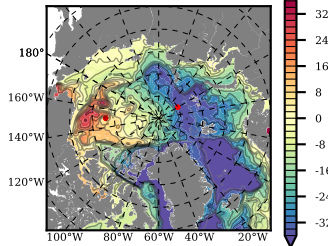

BCTGE28ERA5SC1TPD mean FWC (m) over 1993

Mean FWC (m) from BG Obs Sys. (Proshutinsky et al. GRL2018) over year 2003-2017

Mean FWC (m) from Init State

BCTGE28ERA5SC1TPD mean SSH anomaly

Mean DOT from Armitage et al. 2017 2003-2014