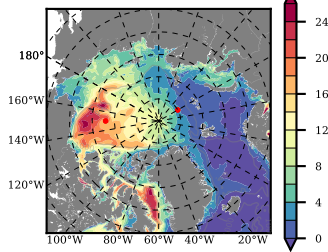

BCTGE28ERA5SC1TPD mean FWC (m) over 1993

Mean FWC (m) from BG Obs Sys. (Proshutinsky et al. GRL2018) over year 2003-2017

Mean FWC (m) from Init State

BCTGE28ERA5SC1TPD mean SSH anomaly

Mean DOT from Armitage et al. 2017 2003-2014