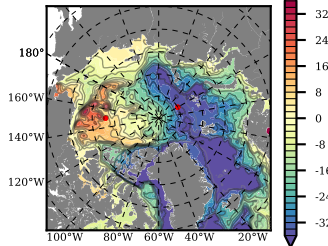

BCTGE28ERA5SC1TPD mean FWC (m) over 1994

Mean FWC (m) from BG Obs Sys. (Proshutinsky et al. GRL2018) over year 2003-2017

Mean FWC (m) from Init State

BCTGE28ERA5SC1TPD mean SSH anomaly

Mean DOT from Armitage et al. 2017 2003-2014