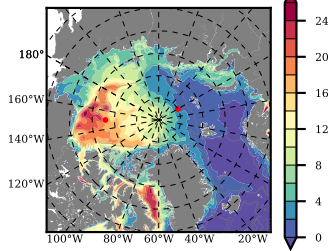

BCTGE28ERA5SC1TPD mean FWC (m) over 1994

Mean FWC (m) from BG Obs Sys. (Proshutinsky et al. GRL2018) over year 2003-2017

Mean FWC (m) from Init State

BCTGE28ERA5SC1TPD mean SSH anomaly

Mean DOT from Armitage et al. 2017 2003-2014