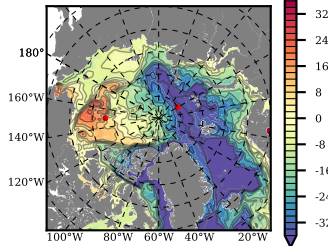

BCTGE28ERA5SC1TPD mean FWC (m) over 1995

Mean FWC (m) from BG Obs Sys. (Proshutinsky et al. GRL2018) over year 2003-2017

Mean FWC (m) from Init State

BCTGE28ERA5SC1TPD mean SSH anomaly

Mean DOT from Armitage et al. 2017 2003-2014