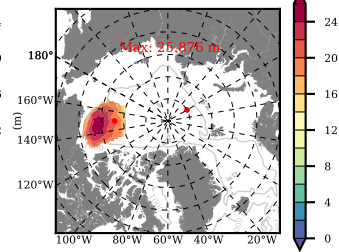

BCTGE28ERA5SC1TPD mean FWC (m) over 1995

Mean FWC (m) from BG Obs Sys. (Proshutinsky et al. GRL2018) over year 2003-2017

Mean FWC (m) from Init State

BCTGE28ERA5SC1TPD mean SSH anomaly

Mean DOT from Armitage et al. 2017 2003-2014