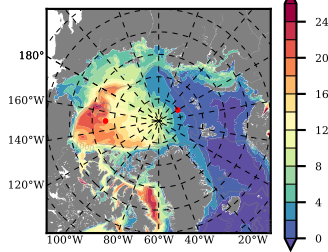

BCTGE28ERA5SC1TPD mean FWC (m) over 1995

Mean FWC (m) from BG Obs Sys. (Proshutinsky et al. GRL2018) over year 2003-2017

Mean FWC (m) from Init State

BCTGE28ERA5SC1TPD mean SSH anomaly

Mean DOT from Armitage et al. 2017 2003-2014