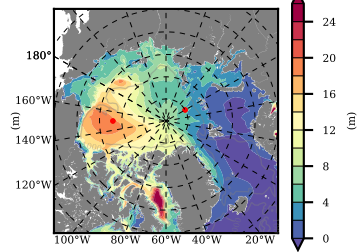

BCTGE28ERA5SC1TPD mean FWC (m) over 1995

Mean FWC (m) from BG Obs Sys. (Proshutinsky et al. GRL2018) over year 2003-2017

Mean FWC (m) from Init State

BCTGE28ERA5SC1TPD mean SSH anomaly

Mean DOT from Armitage et al. 2017 2003-2014