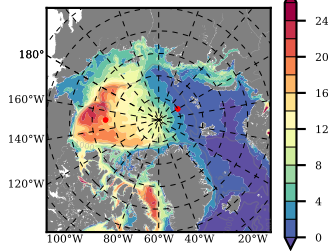

BCTGE28ERA5SC1TPD mean FWC (m) over 1996

Mean FWC (m) from BG Obs Sys. (Proshutinsky et al. GRL2018) over year 2003-2017

Mean FWC (m) from Init State

BCTGE28ERA5SC1TPD mean SSH anomaly

Mean DOT from Armitage et al. 2017 2003-2014