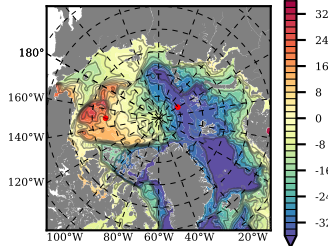

BCTGE28ERA5SC1TPD mean FWC (m) over 1996

Mean FWC (m) from BG Obs Sys. (Proshutinsky et al. GRL2018) over year 2003-2017

Mean FWC (m) from Init State

BCTGE28ERA5SC1TPD mean SSH anomaly

Mean DOT from Armitage et al. 2017 2003-2014