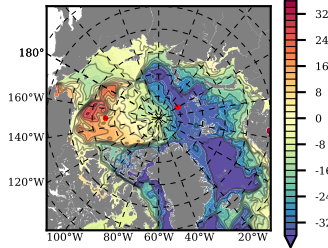

BCTGE28ERA5SC1TPD mean FWC (m) over 1997

Mean FWC (m) from BG Obs Sys. (Proshutinsky et al. GRL2018) over year 2003-2017

Mean FWC (m) from Init State

BCTGE28ERA5SC1TPD mean SSH anomaly

Mean DOT from Armitage et al. 2017 2003-2014