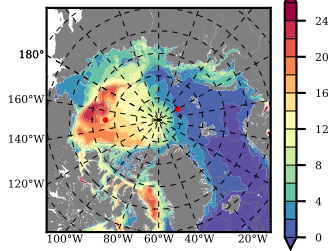

BCTGE28ERA5SC1TPD mean FWC (m) over 1997

Mean FWC (m) from BG Obs Sys. (Proshutinsky et al. GRL2018) over year 2003-2017

Mean FWC (m) from Init State

BCTGE28ERA5SC1TPD mean SSH anomaly

Mean DOT from Armitage et al. 2017 2003-2014