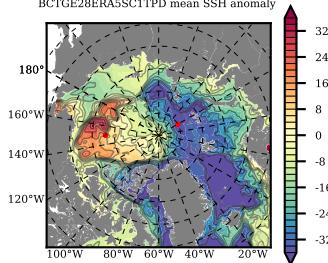

BCTGE28ERA5SC1TPD mean FWC (m) over 1998

Mean FWC (m) from BG Obs Sys. (Proshutinsky et al. GRL2018) over year 2003-2017

Mean FWC (m) from Init State

BCTGE28ERA5SC1TPD mean SSH anomaly

Mean DOT from Armitage et al. 2017 2003-2014