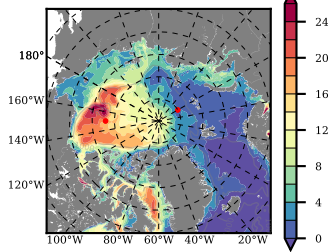

BCTGE28ERA5SC1TPD mean FWC (m) over 1998

Mean FWC (m) from BG Obs Sys. (Proshutinsky et al. GRL2018) over year 2003-2017

Mean FWC (m) from Init State

BCTGE28ERA5SC1TPD mean SSH anomaly

Mean DOT from Armitage et al. 2017 2003-2014