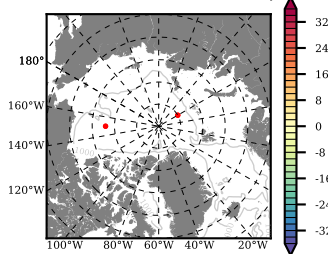

BCTGE28ERA5SC1TPD mean FWC (m) over 1999

Mean FWC (m) from BG Obs Sys. (Proshutinsky et al. GRL2018) over year 2003-2017

Mean FWC (m) from Init State

BCTGE28ERA5SC1TPD mean SSH anomaly

Mean DOT from Armitage et al. 2017 2003-2014