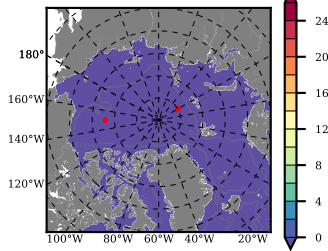

BCTGE28ERA5SC1TPD mean FWC (m) over 1999

Mean FWC (m) from BG Obs Sys. (Proshutinsky et al. GRL2018) over year 2003-2017

Mean FWC (m) from Init State

BCTGE28ERA5SC1TPD mean SSH anomaly

Mean DOT from Armitage et al. 2017 2003-2014