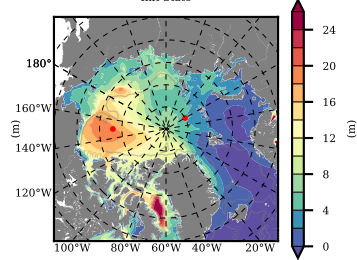

BCTGE28ERA5SC1TPD mean FWC (m) over 1999

Mean FWC (m) from BG Obs Sys. (Proshutinsky et al. GRL2018) over year 2003-2017

Mean FWC (m) from Init State

BCTGE28ERA5SC1TPD mean SSH anomaly

Mean DOT from Armitage et al. 2017 2003-2014