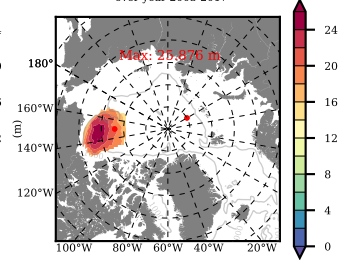

BCTGE28ERA5SC1TPD mean FWC (m) over 1999

Mean FWC (m) from BG Obs Sys. (Proshutinsky et al. GRL2018) over year 2003-2017

Mean FWC (m) from Init State

BCTGE28ERA5SC1TPD mean SSH anomaly

Mean DOT from Armitage et al. 2017 2003-2014