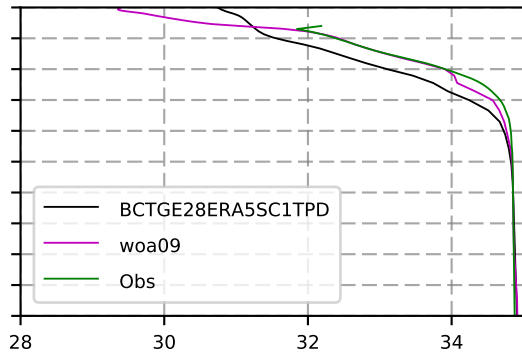

1982 mean temperature
@ moor Arctic B box

1982 mean Salinity
@ moor Arctic B box

@ moor EUR box

@ moor EUR box