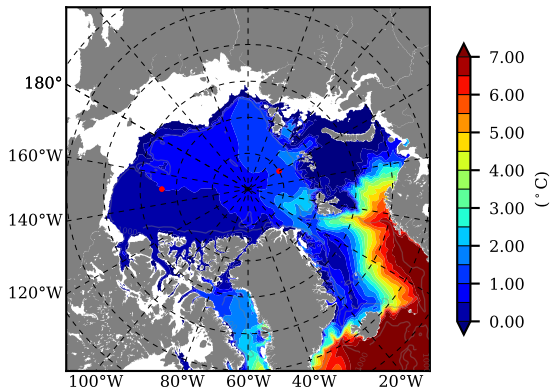

BCTGR273ERA5 AW Max Temp over 1979

AW Max Temp from PHC 3.0

BCTGR273ERA5 AW Max Temp depth

AW Max Temp depth from PHC 3.0