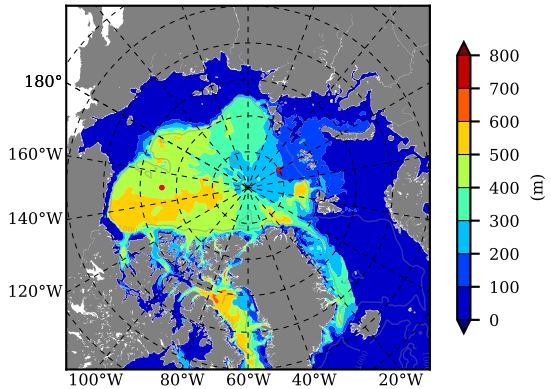

BCTGR273ERA5 AW Max Temp over 1979

AW Max Temp from PHC 3.0

BCTGR273ERA5 AW Max Temp depth

AW Max Temp depth from PHC 3.0