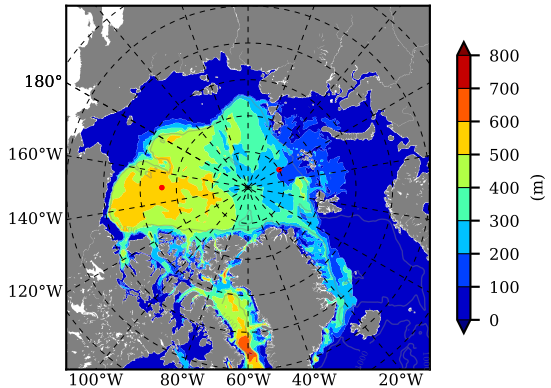

BCTGR273ERA5 AW Max Temp over 1980

AW Max Temp from PHC 3.0

BCTGR273ERA5 AW Max Temp depth

AW Max Temp depth from PHC 3.0