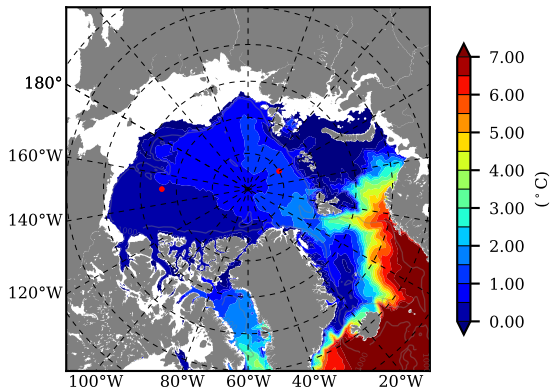

BCTGR273ERA5 AW Max Temp over 1980

AW Max Temp from PHC 3.0

BCTGR273ERA5 AW Max Temp depth

AW Max Temp depth from PHC 3.0