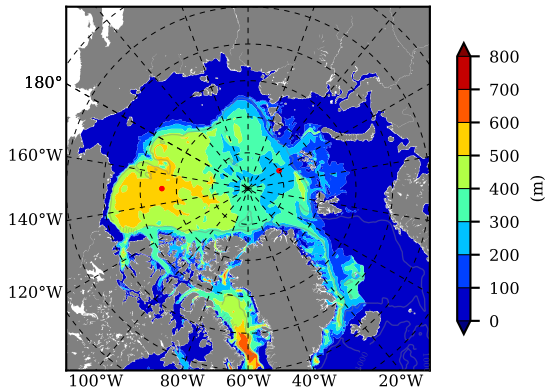

BCTGR273ERA5 AW Max Temp over 1981

AW Max Temp from PHC 3.0

BCTGR273ERA5 AW Max Temp depth

AW Max Temp depth from PHC 3.0