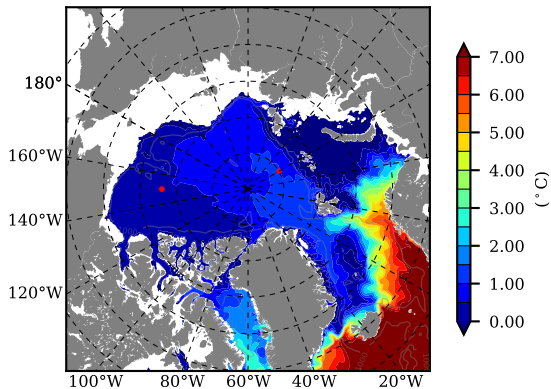

BCTGR273ERA5 AW Max Temp over 1981

AW Max Temp from PHC 3.0

BCTGR273ERA5 AW Max Temp depth

AW Max Temp depth from PHC 3.0