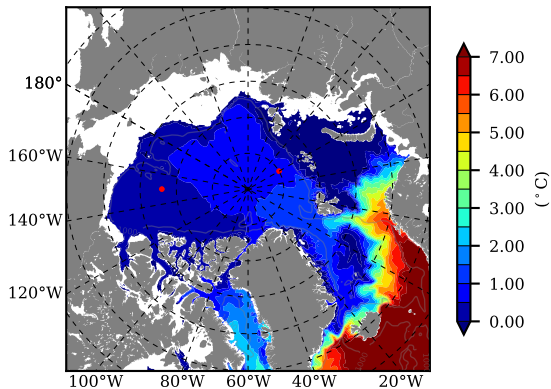

BCTGR273ERA5 AW Max Temp over 1982

AW Max Temp from PHC 3.0

BCTGR273ERA5 AW Max Temp depth

AW Max Temp depth from PHC 3.0