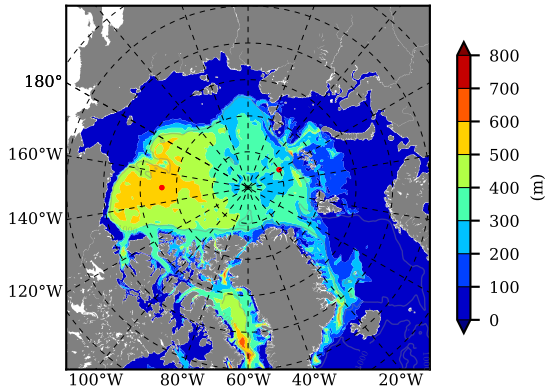

BCTGR273ERA5 AW Max Temp over 1982

AW Max Temp from PHC 3.0

BCTGR273ERA5 AW Max Temp depth

AW Max Temp depth from PHC 3.0