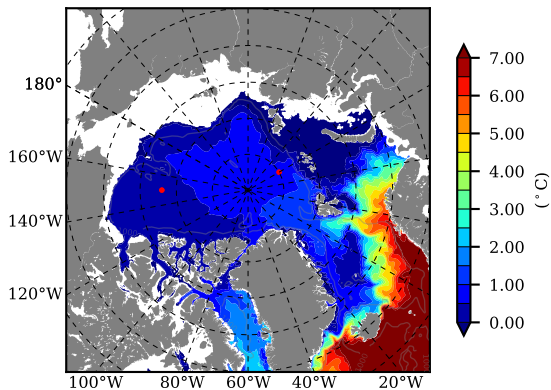

BCTGR273ERA5 AW Max Temp over 1983

AW Max Temp from PHC 3.0

BCTGR273ERA5 AW Max Temp depth

AW Max Temp depth from PHC 3.0