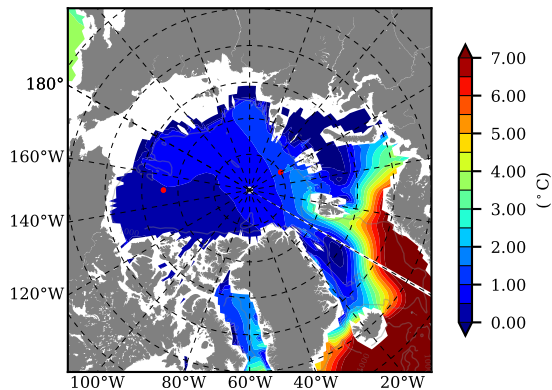

BCTGR273ERA5 AW Max Temp over 1983

AW Max Temp from PHC 3.0

BCTGR273ERA5 AW Max Temp depth

AW Max Temp depth from PHC 3.0