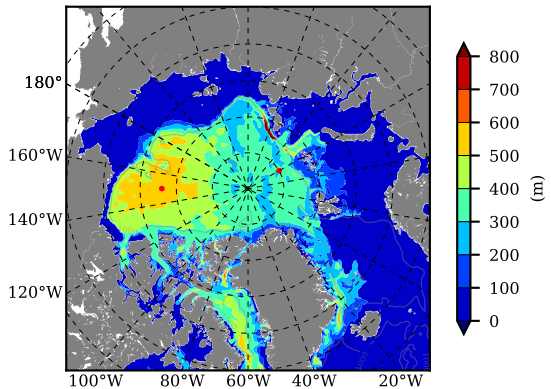

BCTGR273ERA5 AW Max Temp over 1983

AW Max Temp from PHC 3.0

BCTGR273ERA5 AW Max Temp depth

AW Max Temp depth from PHC 3.0