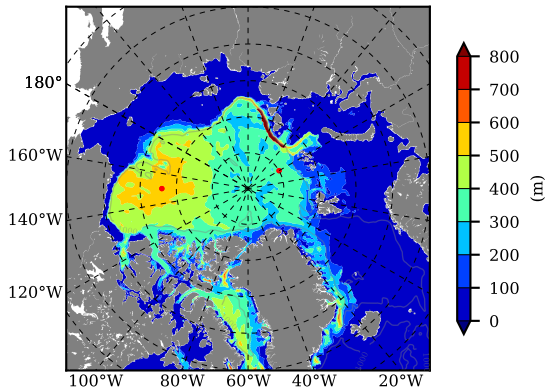

BCTGR273ERA5 AW Max Temp over 1984

AW Max Temp from PHC 3.0

BCTGR273ERA5 AW Max Temp depth

AW Max Temp depth from PHC 3.0