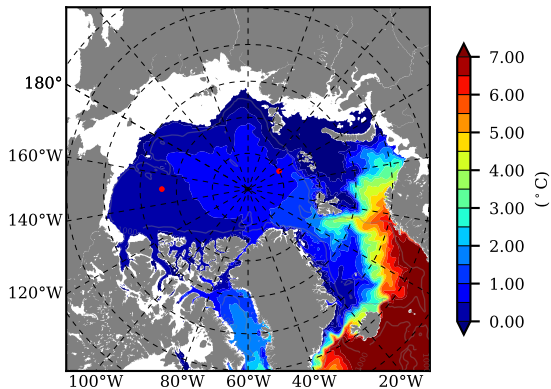

BCTGR273ERA5 AW Max Temp over 1984

AW Max Temp from PHC 3.0

BCTGR273ERA5 AW Max Temp depth

AW Max Temp depth from PHC 3.0