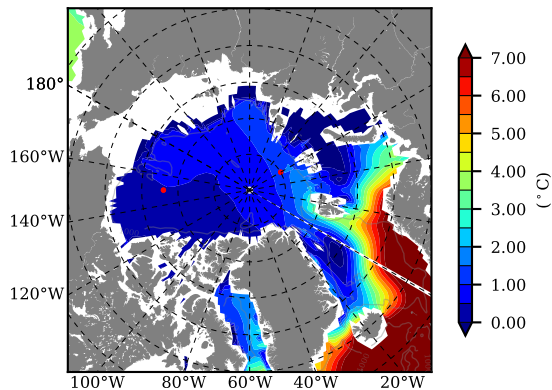

BCTGR273ERA5 AW Max Temp over 1985

AW Max Temp from PHC 3.0

BCTGR273ERA5 AW Max Temp depth

AW Max Temp depth from PHC 3.0