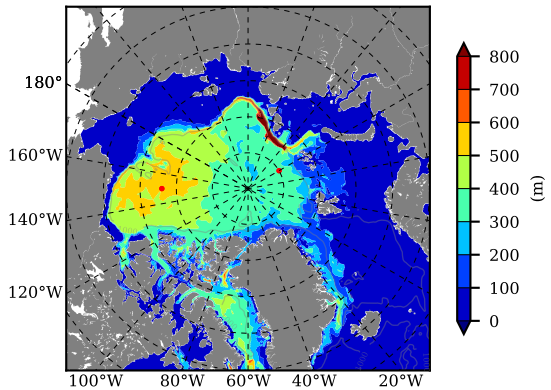

BCTGR273ERA5 AW Max Temp over 1985

AW Max Temp from PHC 3.0

BCTGR273ERA5 AW Max Temp depth

AW Max Temp depth from PHC 3.0