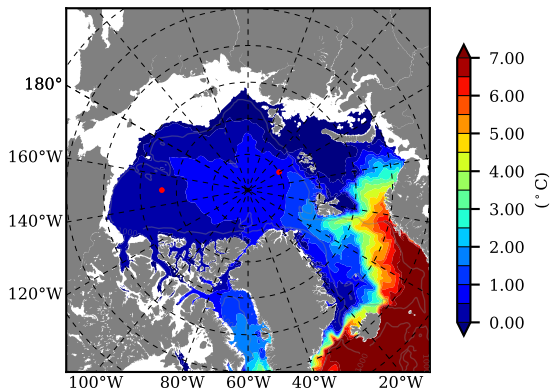

BCTGR273ERA5 AW Max Temp over 1985

AW Max Temp from PHC 3.0

BCTGR273ERA5 AW Max Temp depth

AW Max Temp depth from PHC 3.0