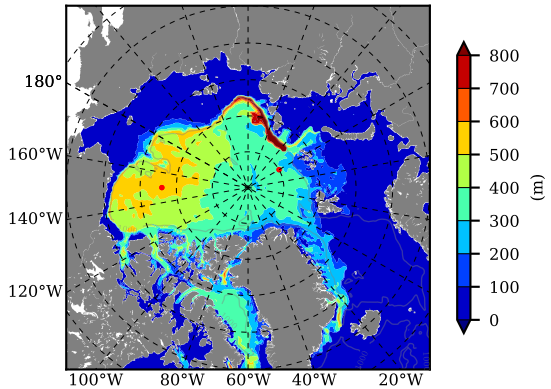

BCTGR273ERA5 AW Max Temp over 1986

AW Max Temp from PHC 3.0

BCTGR273ERA5 AW Max Temp depth

AW Max Temp depth from PHC 3.0