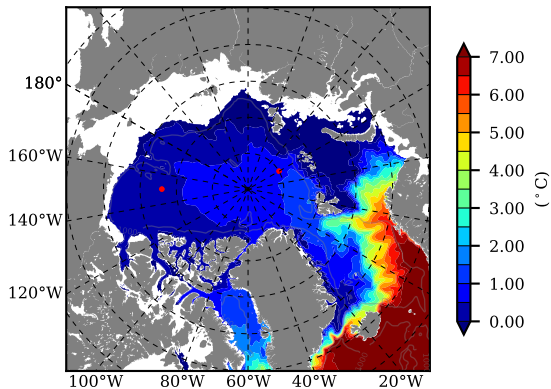

BCTGR273ERA5 AW Max Temp over 1986

AW Max Temp from PHC 3.0

BCTGR273ERA5 AW Max Temp depth

AW Max Temp depth from PHC 3.0