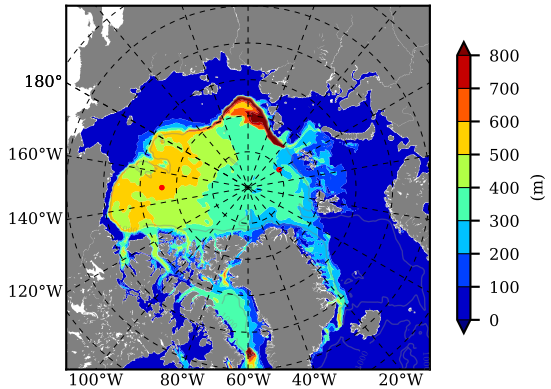

BCTGR273ERA5 AW Max Temp over 1987

AW Max Temp from PHC 3.0

BCTGR273ERA5 AW Max Temp depth

AW Max Temp depth from PHC 3.0