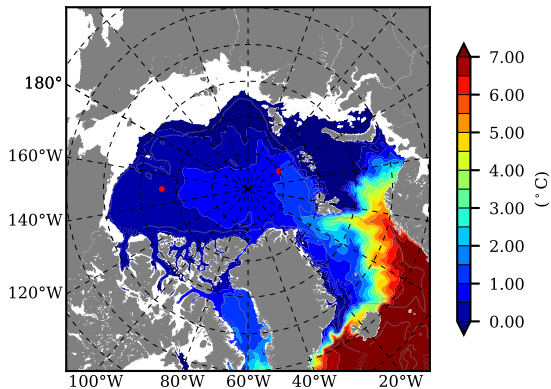

BCTGR273ERA5 AW Max Temp over 1987

AW Max Temp from PHC 3.0

BCTGR273ERA5 AW Max Temp depth

AW Max Temp depth from PHC 3.0