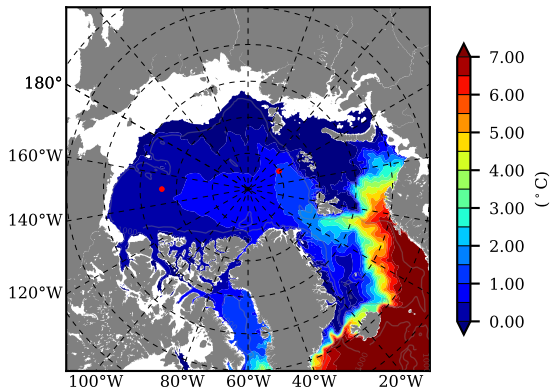

BCTGR273ERA5 AW Max Temp over 1988

AW Max Temp from PHC 3.0

BCTGR273ERA5 AW Max Temp depth

AW Max Temp depth from PHC 3.0