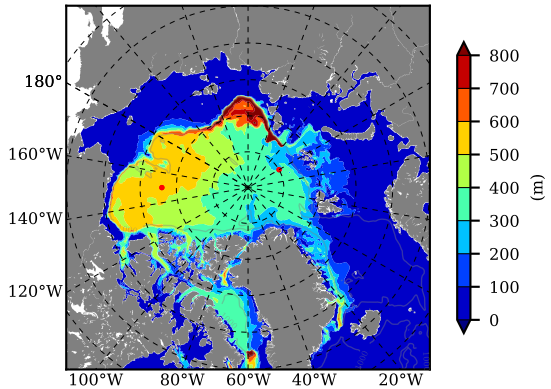

BCTGR273ERA5 AW Max Temp over 1988

AW Max Temp from PHC 3.0

BCTGR273ERA5 AW Max Temp depth

AW Max Temp depth from PHC 3.0