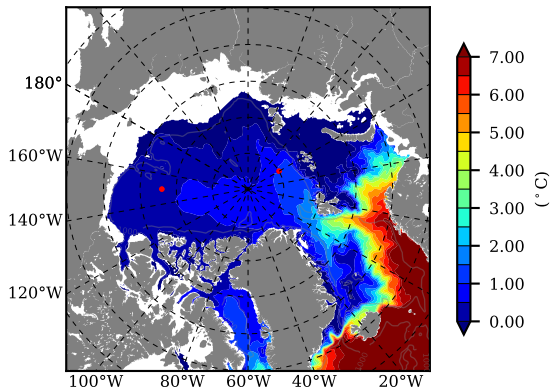

BCTGR273ERA5 AW Max Temp over 1989

AW Max Temp from PHC 3.0

BCTGR273ERA5 AW Max Temp depth

AW Max Temp depth from PHC 3.0