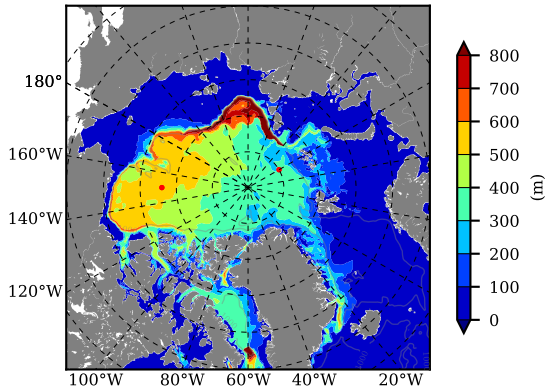

BCTGR273ERA5 AW Max Temp over 1989

AW Max Temp from PHC 3.0

BCTGR273ERA5 AW Max Temp depth

AW Max Temp depth from PHC 3.0