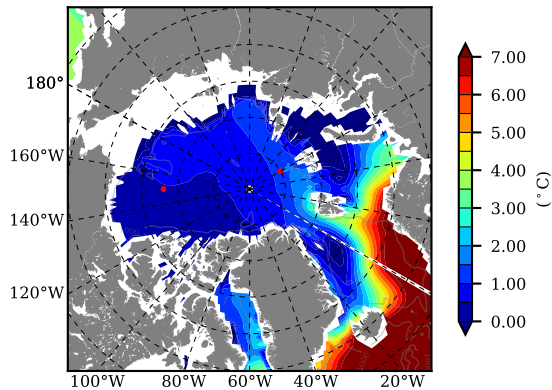

BCTGR273ERA5 AW Max Temp over 1990

AW Max Temp from PHC 3.0

BCTGR273ERA5 AW Max Temp depth

AW Max Temp depth from PHC 3.0