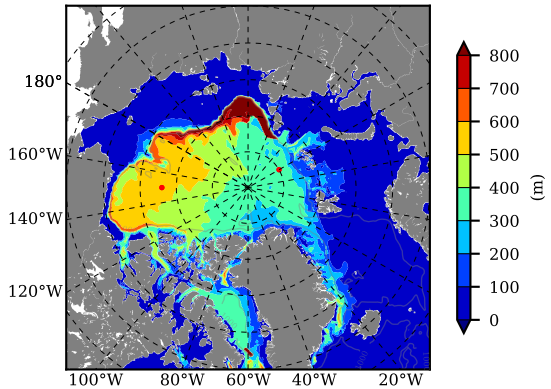

BCTGR273ERA5 AW Max Temp over 1990

AW Max Temp from PHC 3.0

BCTGR273ERA5 AW Max Temp depth

AW Max Temp depth from PHC 3.0