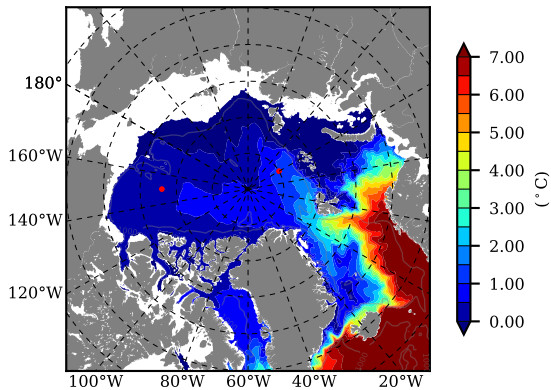

BCTGR273ERA5 AW Max Temp over 1990

AW Max Temp from PHC 3.0

BCTGR273ERA5 AW Max Temp depth

AW Max Temp depth from PHC 3.0