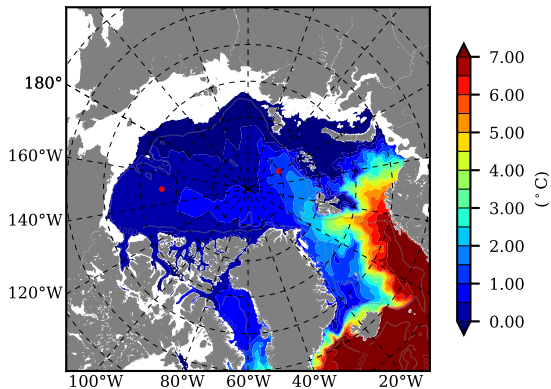

BCTGR273ERA5 AW Max Temp over 1991

AW Max Temp from PHC 3.0

BCTGR273ERA5 AW Max Temp depth

AW Max Temp depth from PHC 3.0