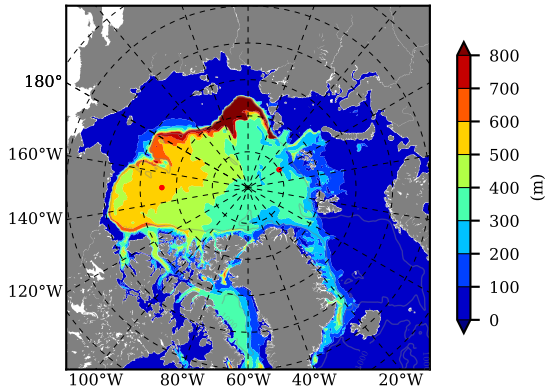

BCTGR273ERA5 AW Max Temp over 1991

AW Max Temp from PHC 3.0

BCTGR273ERA5 AW Max Temp depth

AW Max Temp depth from PHC 3.0