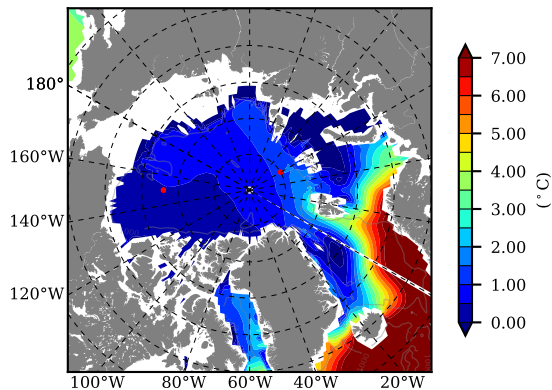

BCTGR273ERA5 AW Max Temp over 1992

AW Max Temp from PHC 3.0

BCTGR273ERA5 AW Max Temp depth

AW Max Temp depth from PHC 3.0