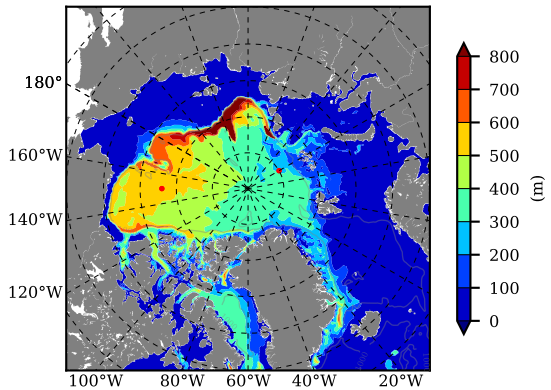

BCTGR273ERA5 AW Max Temp over 1992

AW Max Temp from PHC 3.0

BCTGR273ERA5 AW Max Temp depth

AW Max Temp depth from PHC 3.0