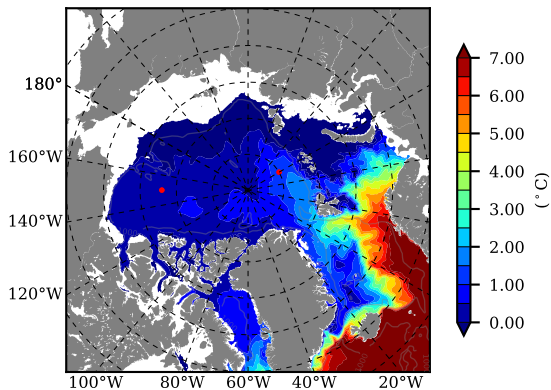

BCTGR273ERA5 AW Max Temp over 1992

AW Max Temp from PHC 3.0

BCTGR273ERA5 AW Max Temp depth

AW Max Temp depth from PHC 3.0