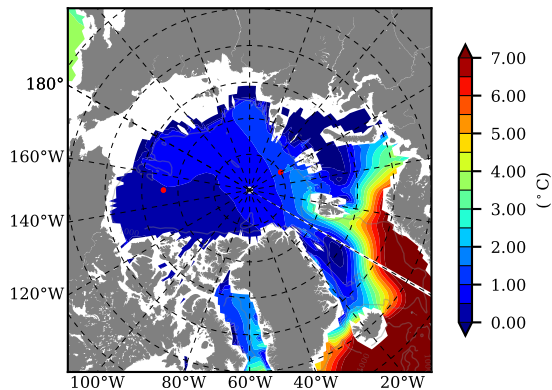

BCTGR273ERA5 AW Max Temp over 1993

AW Max Temp from PHC 3.0

BCTGR273ERA5 AW Max Temp depth

AW Max Temp depth from PHC 3.0