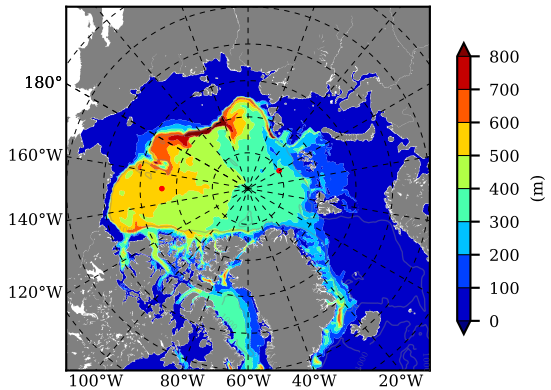

BCTGR273ERA5 AW Max Temp over 1993

AW Max Temp from PHC 3.0

BCTGR273ERA5 AW Max Temp depth

AW Max Temp depth from PHC 3.0