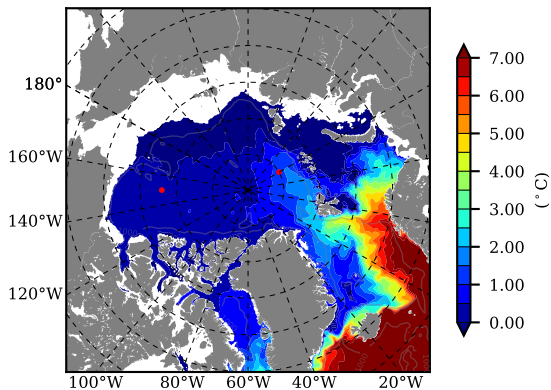

BCTGR273ERA5 AW Max Temp over 1993

AW Max Temp from PHC 3.0

BCTGR273ERA5 AW Max Temp depth

AW Max Temp depth from PHC 3.0