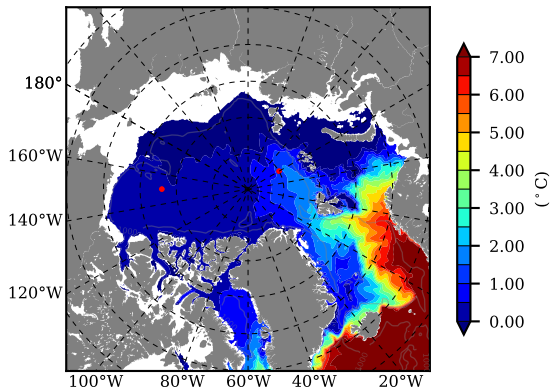

BCTGR273ERA5 AW Max Temp over 1994

AW Max Temp from PHC 3.0

BCTGR273ERA5 AW Max Temp depth

AW Max Temp depth from PHC 3.0