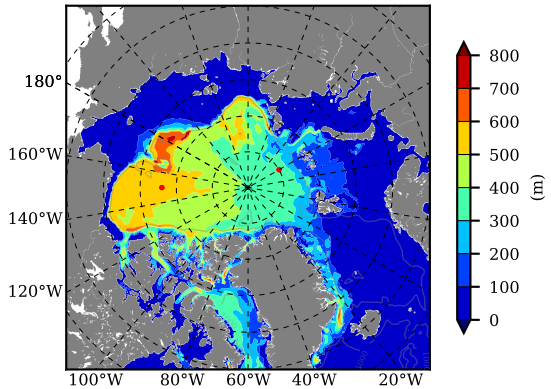

BCTGR273ERA5 AW Max Temp over 1994

AW Max Temp from PHC 3.0

BCTGR273ERA5 AW Max Temp depth

AW Max Temp depth from PHC 3.0