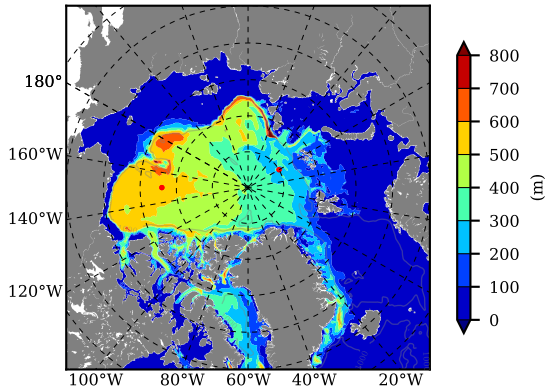

BCTGR273ERA5 AW Max Temp over 1995

AW Max Temp from PHC 3.0

BCTGR273ERA5 AW Max Temp depth

AW Max Temp depth from PHC 3.0