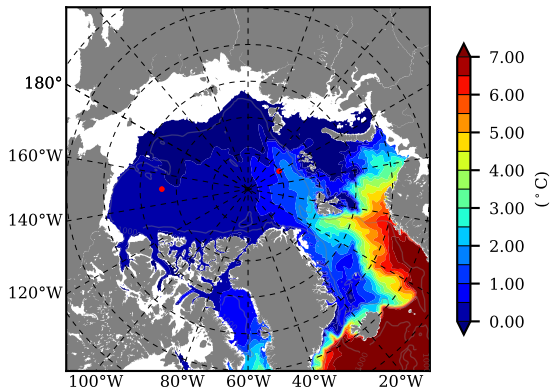

BCTGR273ERA5 AW Max Temp over 1995

AW Max Temp from PHC 3.0

BCTGR273ERA5 AW Max Temp depth

AW Max Temp depth from PHC 3.0