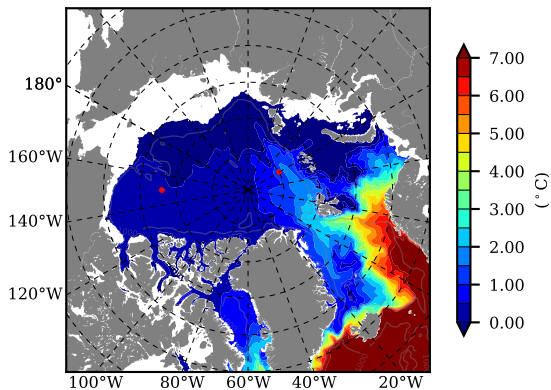

BCTGR273ERA5 AW Max Temp over 1996

AW Max Temp from PHC 3.0

BCTGR273ERA5 AW Max Temp depth

AW Max Temp depth from PHC 3.0