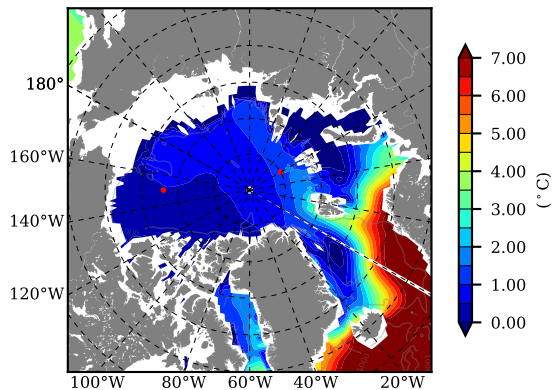

BCTGR273ERA5 AW Max Temp over 1996

AW Max Temp from PHC 3.0

BCTGR273ERA5 AW Max Temp depth

AW Max Temp depth from PHC 3.0