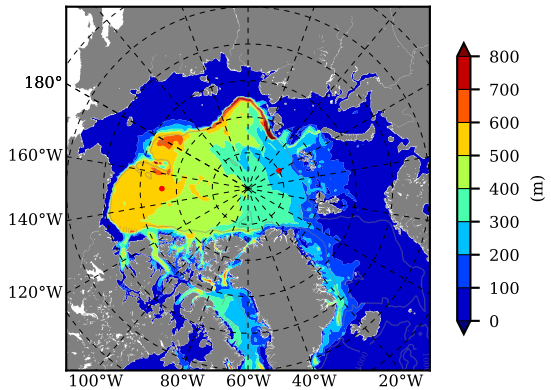

BCTGR273ERA5 AW Max Temp over 1996

AW Max Temp from PHC 3.0

BCTGR273ERA5 AW Max Temp depth

AW Max Temp depth from PHC 3.0