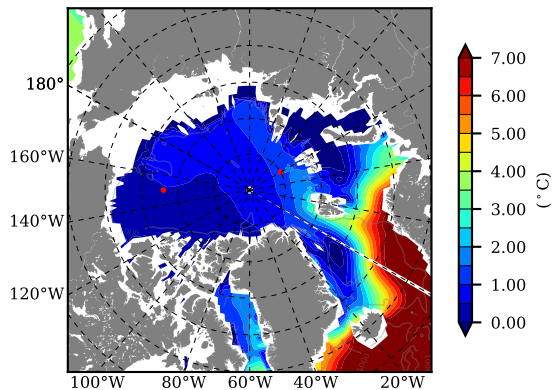

BCTGR273ERA5 AW Max Temp over 1997

AW Max Temp from PHC 3.0

BCTGR273ERA5 AW Max Temp depth

AW Max Temp depth from PHC 3.0