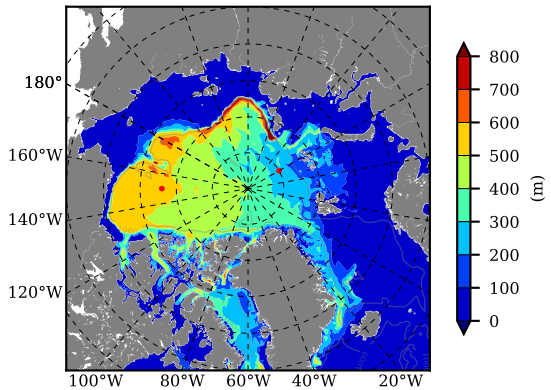

BCTGR273ERA5 AW Max Temp over 1997

AW Max Temp from PHC 3.0

BCTGR273ERA5 AW Max Temp depth

AW Max Temp depth from PHC 3.0