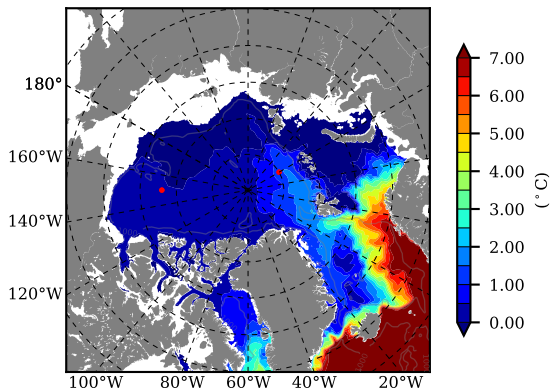

BCTGR273ERA5 AW Max Temp over 1997

AW Max Temp from PHC 3.0

BCTGR273ERA5 AW Max Temp depth

AW Max Temp depth from PHC 3.0