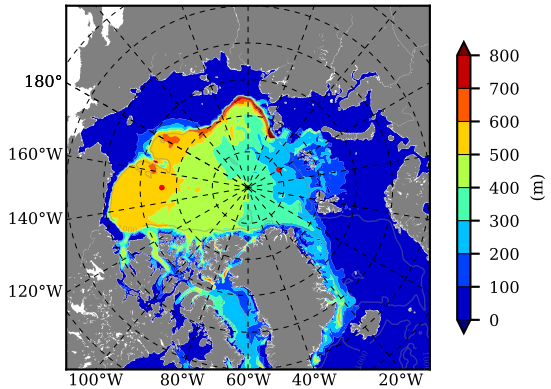

BCTGR273ERA5 AW Max Temp over 1998

AW Max Temp from PHC 3.0

BCTGR273ERA5 AW Max Temp depth

AW Max Temp depth from PHC 3.0