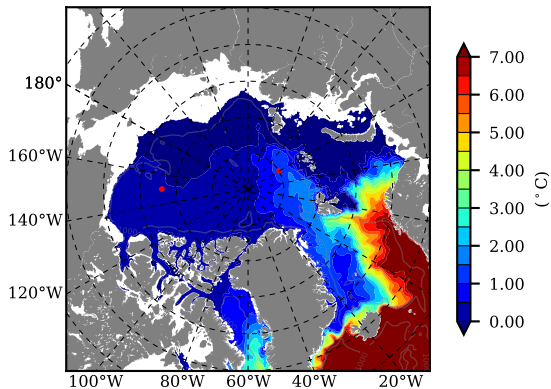

BCTGR273ERA5 AW Max Temp over 1998

AW Max Temp from PHC 3.0

BCTGR273ERA5 AW Max Temp depth

AW Max Temp depth from PHC 3.0