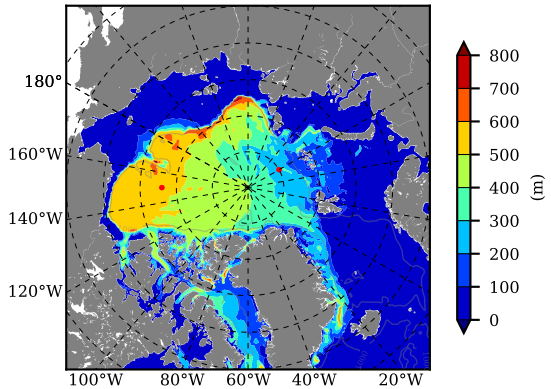

BCTGR273ERA5 AW Max Temp over 1999

AW Max Temp from PHC 3.0

BCTGR273ERA5 AW Max Temp depth

AW Max Temp depth from PHC 3.0