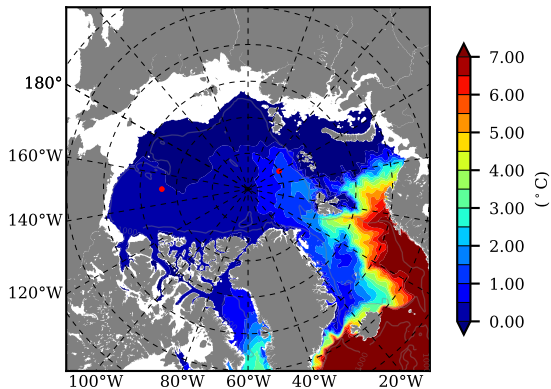

BCTGR273ERA5 AW Max Temp over 1999

AW Max Temp from PHC 3.0

BCTGR273ERA5 AW Max Temp depth

AW Max Temp depth from PHC 3.0