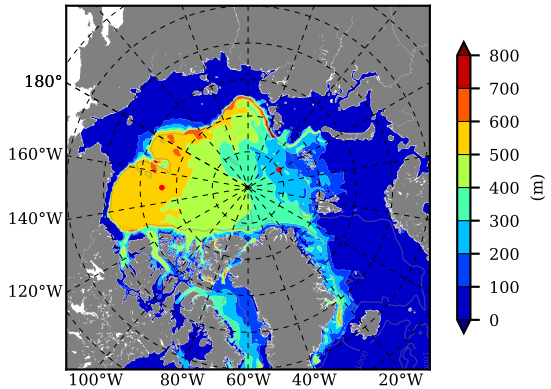

BCTGR273ERA5 AW Max Temp over
2000

AW Max Temp from
PHC 3.0

BCTGR273ERA5 AW Max Temp depth

AW Max Temp depth from
PHC 3.0