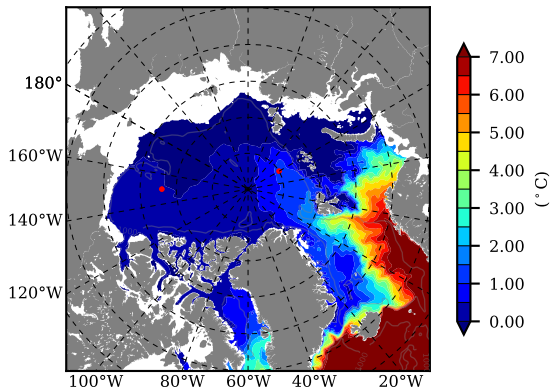

BCTGR273ERA5 AW Max Temp over
2000

AW Max Temp from
PHC 3.0

BCTGR273ERA5 AW Max Temp depth

AW Max Temp depth from
PHC 3.0