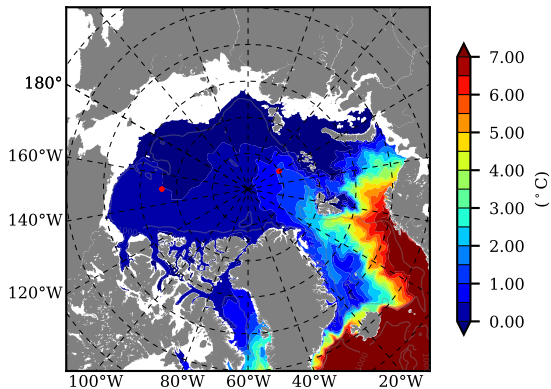

BCTGR273ERA5 AW Max Temp over 2001

AW Max Temp from PHC 3.0

BCTGR273ERA5 AW Max Temp depth

AW Max Temp depth from PHC 3.0