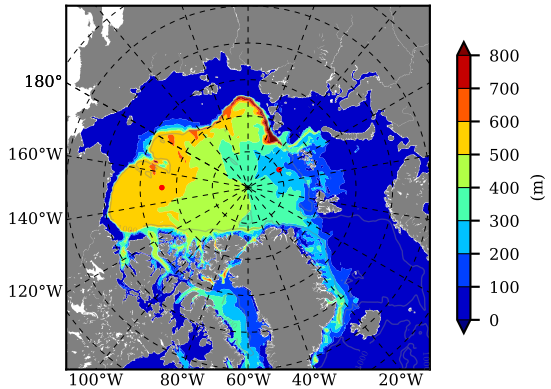

BCTGR273ERA5 AW Max Temp over 2001

AW Max Temp from PHC 3.0

BCTGR273ERA5 AW Max Temp depth

AW Max Temp depth from PHC 3.0