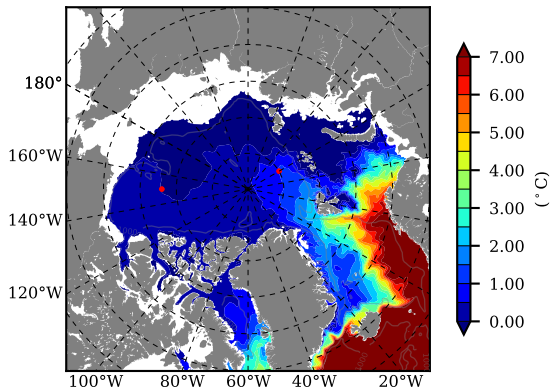

BCTGR273ERA5 AW Max Temp over 2002

AW Max Temp from PHC 3.0

BCTGR273ERA5 AW Max Temp depth

AW Max Temp depth from PHC 3.0