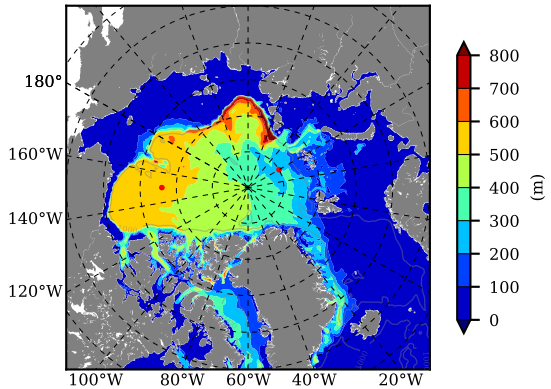

BCTGR273ERA5 AW Max Temp over 2002

AW Max Temp from PHC 3.0

BCTGR273ERA5 AW Max Temp depth

AW Max Temp depth from PHC 3.0