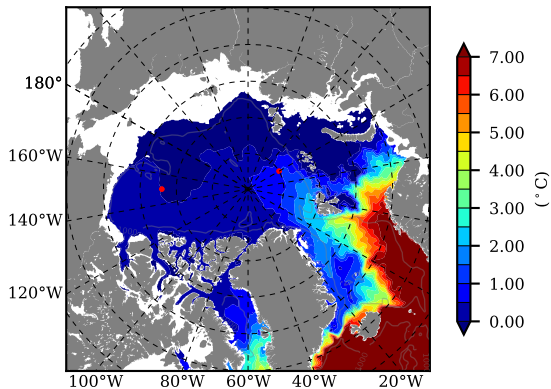

BCTGR273ERA5 AW Max Temp over 2003

AW Max Temp from PHC 3.0

BCTGR273ERA5 AW Max Temp depth

AW Max Temp depth from PHC 3.0