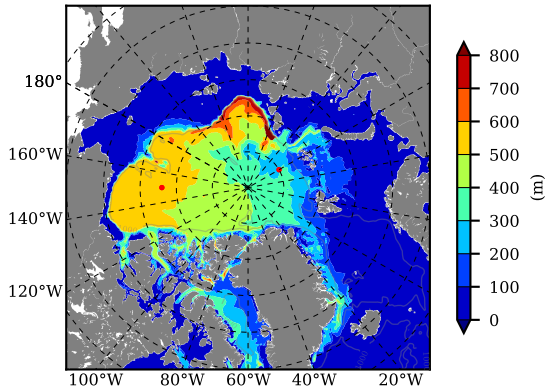

BCTGR273ERA5 AW Max Temp over 2003

AW Max Temp from PHC 3.0

BCTGR273ERA5 AW Max Temp depth

AW Max Temp depth from PHC 3.0