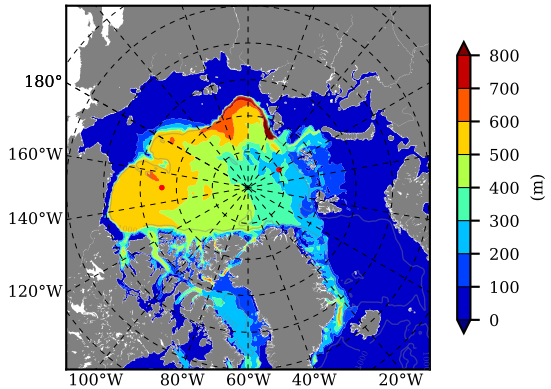

BCTGR273ERA5 AW Max Temp over 2004

AW Max Temp from PHC 3.0

BCTGR273ERA5 AW Max Temp depth

AW Max Temp depth from PHC 3.0