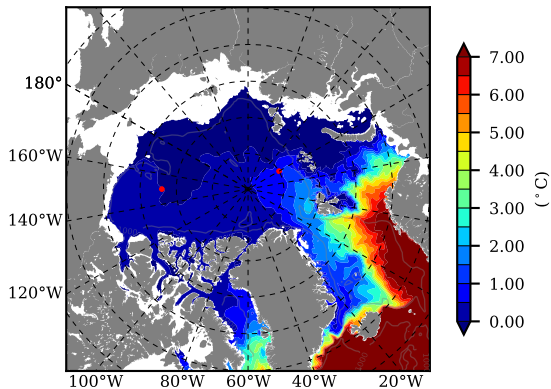

BCTGR273ERA5 AW Max Temp over 2004

AW Max Temp from PHC 3.0

BCTGR273ERA5 AW Max Temp depth

AW Max Temp depth from PHC 3.0