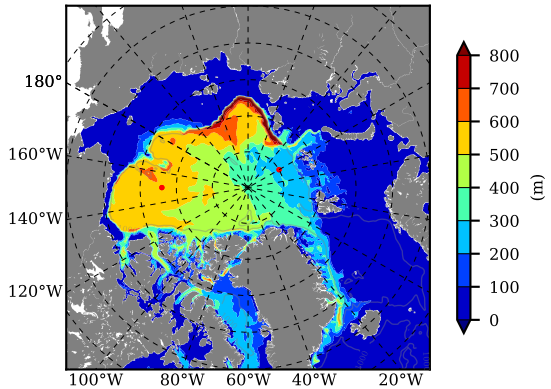

BCTGR273ERA5 AW Max Temp over 2005

AW Max Temp from PHC 3.0

BCTGR273ERA5 AW Max Temp depth

AW Max Temp depth from PHC 3.0