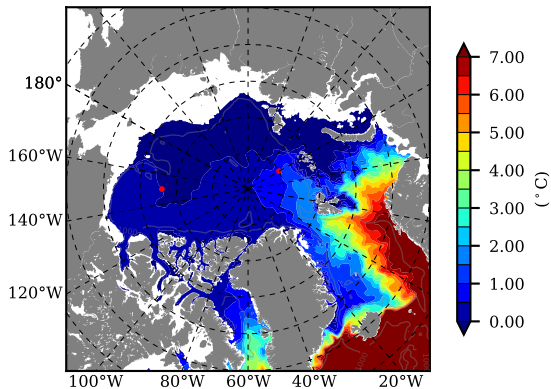

BCTGR273ERA5 AW Max Temp over 2005

AW Max Temp from PHC 3.0

BCTGR273ERA5 AW Max Temp depth

AW Max Temp depth from PHC 3.0