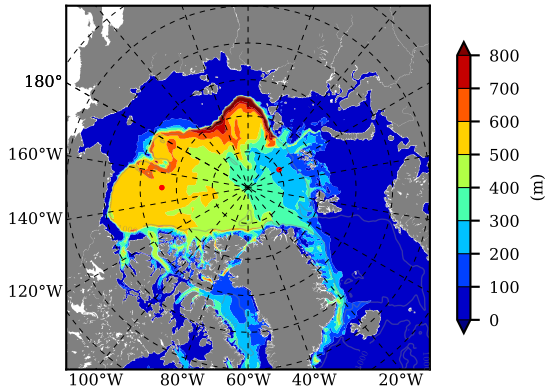

BCTGR273ERA5 AW Max Temp over 2006

AW Max Temp from PHC 3.0

BCTGR273ERA5 AW Max Temp depth

AW Max Temp depth from PHC 3.0