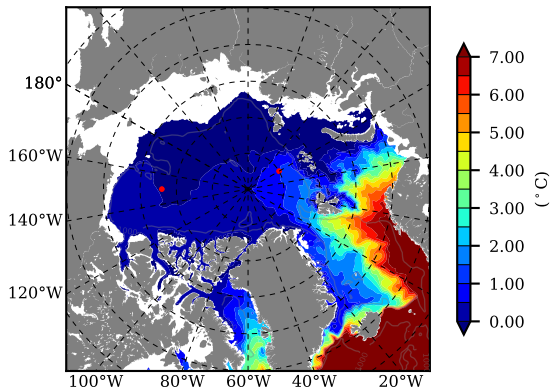

BCTGR273ERA5 AW Max Temp over 2006

AW Max Temp from PHC 3.0

BCTGR273ERA5 AW Max Temp depth

AW Max Temp depth from PHC 3.0