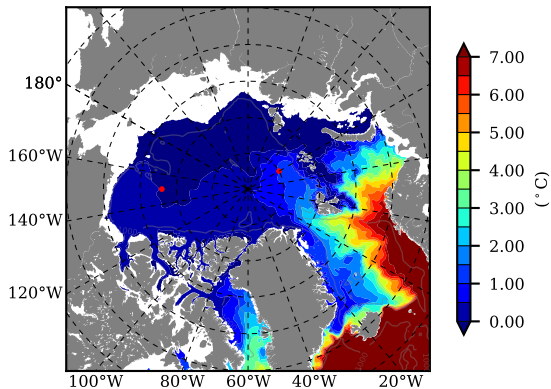

BCTGR273ERA5 AW Max Temp over 2007

AW Max Temp from PHC 3.0

BCTGR273ERA5 AW Max Temp depth

AW Max Temp depth from PHC 3.0