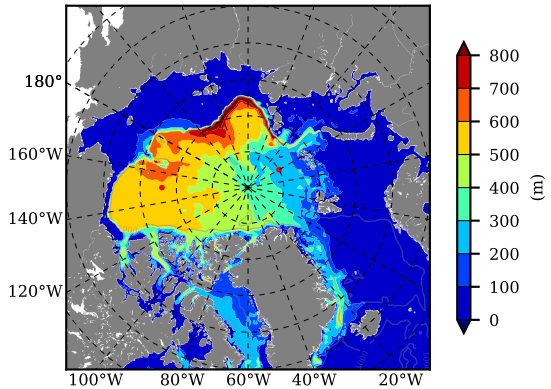

BCTGR273ERA5 AW Max Temp over 2007

AW Max Temp from PHC 3.0

BCTGR273ERA5 AW Max Temp depth

AW Max Temp depth from PHC 3.0