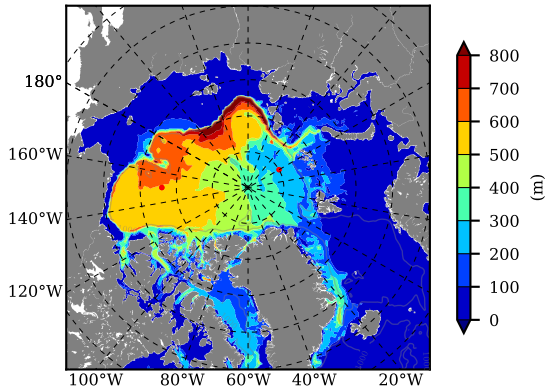

BCTGR273ERA5 AW Max Temp over 2008

AW Max Temp from PHC 3.0

BCTGR273ERA5 AW Max Temp depth

AW Max Temp depth from PHC 3.0