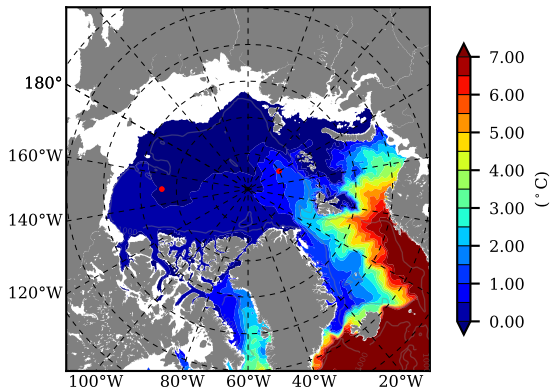

BCTGR273ERA5 AW Max Temp over 2008

AW Max Temp from PHC 3.0

BCTGR273ERA5 AW Max Temp depth

AW Max Temp depth from PHC 3.0