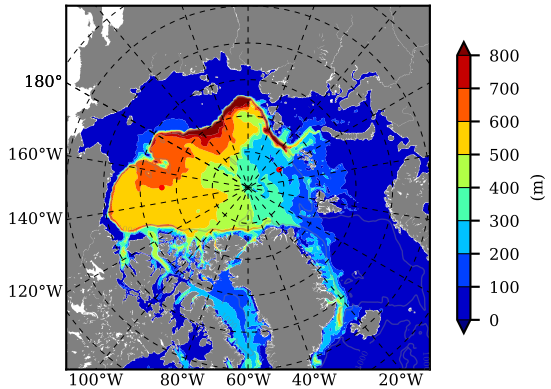

BCTGR273ERA5 AW Max Temp over 2009

AW Max Temp from PHC 3.0

BCTGR273ERA5 AW Max Temp depth

AW Max Temp depth from PHC 3.0