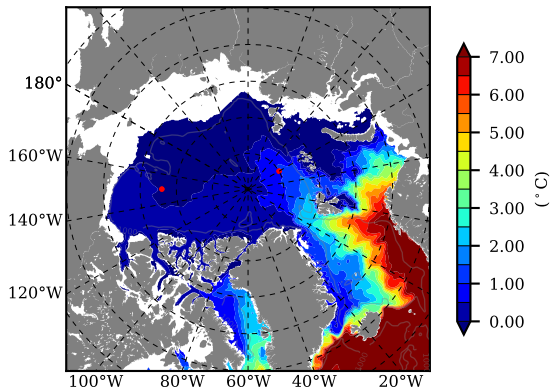

BCTGR273ERA5 AW Max Temp over 2009

AW Max Temp from PHC 3.0

BCTGR273ERA5 AW Max Temp depth

AW Max Temp depth from PHC 3.0