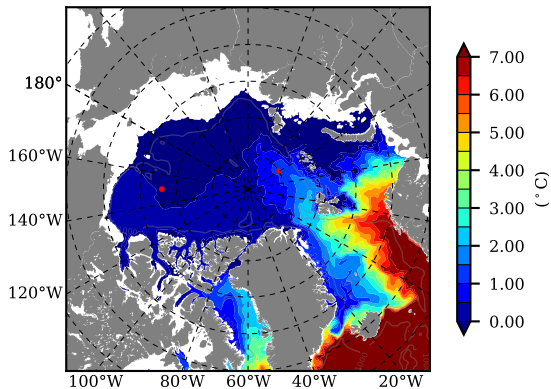

BCTGR273ERA5 AW Max Temp over  
2010

AW Max Temp from  
PHC 3.0

BCTGR273ERA5 AW Max Temp depth

AW Max Temp depth from  
PHC 3.0