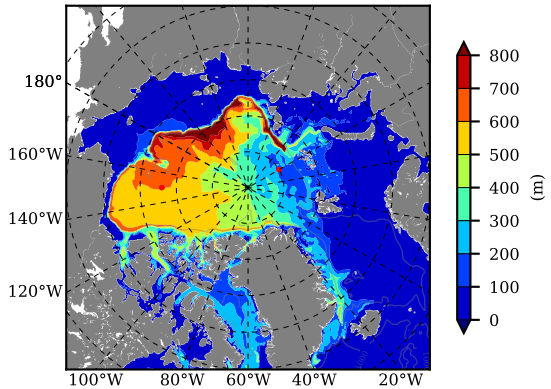

BCTGR273ERA5 AW Max Temp over  
2010

AW Max Temp from  
PHC 3.0

BCTGR273ERA5 AW Max Temp depth

AW Max Temp depth from  
PHC 3.0