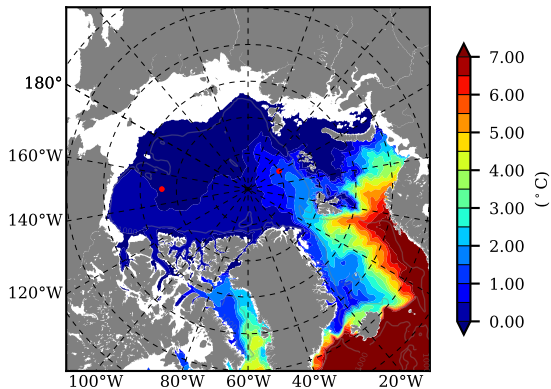

BCTGR273ERA5 AW Max Temp over 2011

AW Max Temp from PHC 3.0

BCTGR273ERA5 AW Max Temp depth

AW Max Temp depth from PHC 3.0