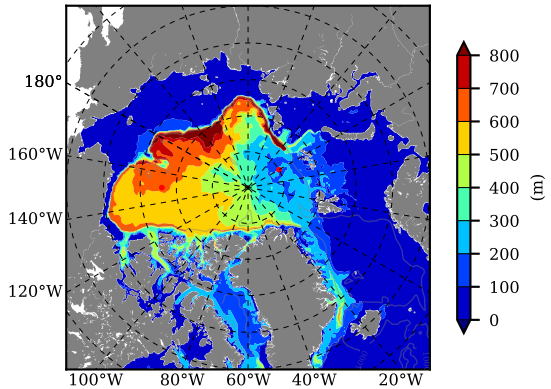

BCTGR273ERA5 AW Max Temp over 2011

AW Max Temp from PHC 3.0

BCTGR273ERA5 AW Max Temp depth

AW Max Temp depth from PHC 3.0