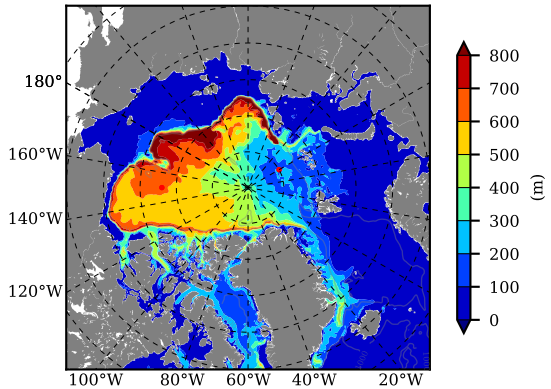

BCTGR273ERA5 AW Max Temp over 2012

AW Max Temp from PHC 3.0

BCTGR273ERA5 AW Max Temp depth

AW Max Temp depth from PHC 3.0