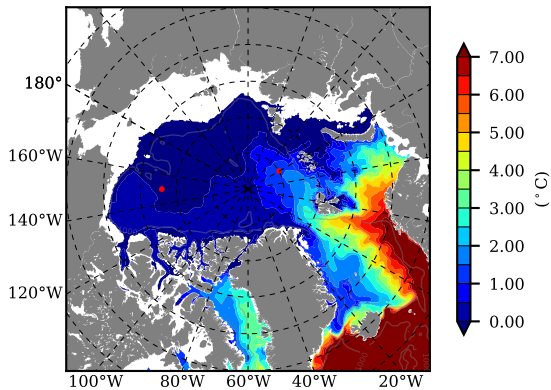

BCTGR273ERA5 AW Max Temp over 2012

AW Max Temp from PHC 3.0

BCTGR273ERA5 AW Max Temp depth

AW Max Temp depth from PHC 3.0