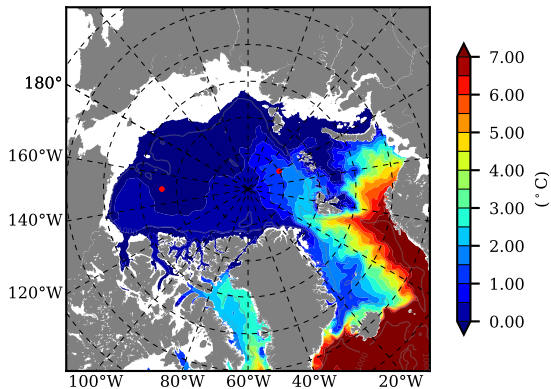

BCTGR273ERA5 AW Max Temp over 2013

AW Max Temp from PHC 3.0

BCTGR273ERA5 AW Max Temp depth

AW Max Temp depth from PHC 3.0