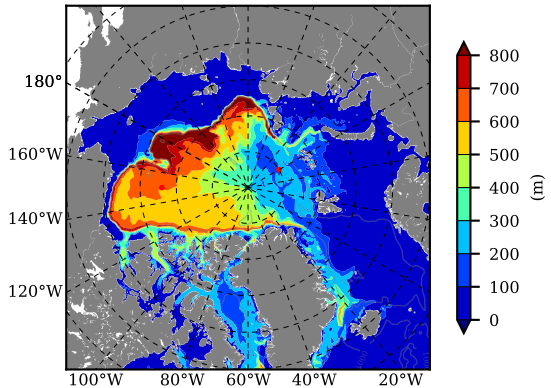

BCTGR273ERA5 AW Max Temp over 2013

AW Max Temp from PHC 3.0

BCTGR273ERA5 AW Max Temp depth

AW Max Temp depth from PHC 3.0