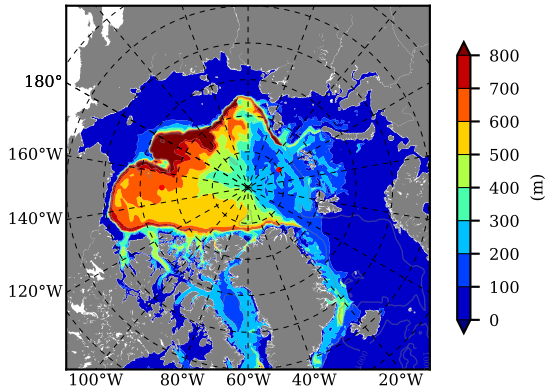

BCTGR273ERA5 AW Max Temp over 2014

AW Max Temp from PHC 3.0

BCTGR273ERA5 AW Max Temp depth

AW Max Temp depth from PHC 3.0