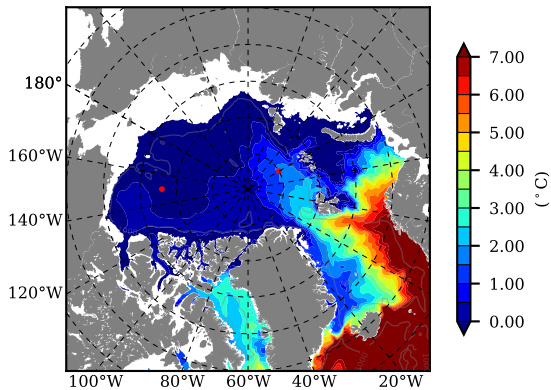

BCTGR273ERA5 AW Max Temp over 2014

AW Max Temp from PHC 3.0

BCTGR273ERA5 AW Max Temp depth

AW Max Temp depth from PHC 3.0