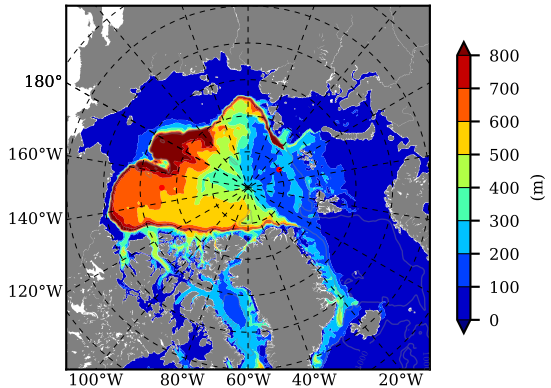

BCTGR273ERA5 AW Max Temp over 2015

AW Max Temp from PHC 3.0

BCTGR273ERA5 AW Max Temp depth

AW Max Temp depth from PHC 3.0