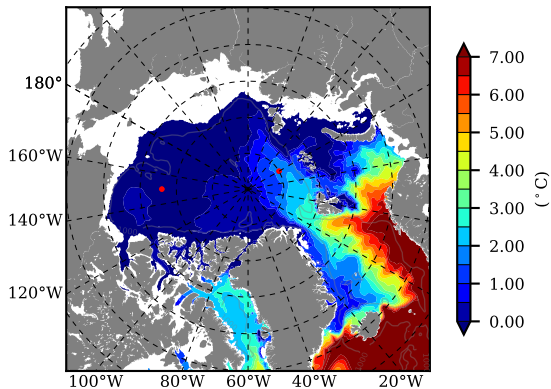

BCTGR273ERA5 AW Max Temp over 2015

AW Max Temp from PHC 3.0

BCTGR273ERA5 AW Max Temp depth

AW Max Temp depth from PHC 3.0