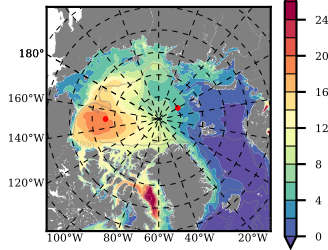

BCTGR273ERA5 mean FWC (m) over 1979

Mean FWC (m) from BG Obs Sys. (Proshutinsky et al. GRL2018) over year 2003-2017

Mean FWC (m) from Init State

BCTGR273ERA5 mean SSH anomaly

Mean DOT from Armitage et al. 2017 2003-2014