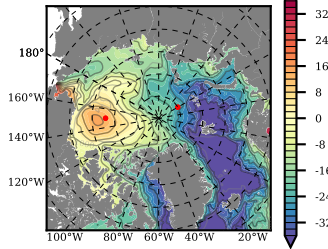

BCTGR273ERA5 mean FWC (m) over 1979

Mean FWC (m) from BG Obs Sys. (Proshutinsky et al. GRL2018) over year 2003-2017

Mean FWC (m) from Init State

BCTGR273ERA5 mean SSH anomaly

Mean DOT from Armitage et al. 2017 2003-2014