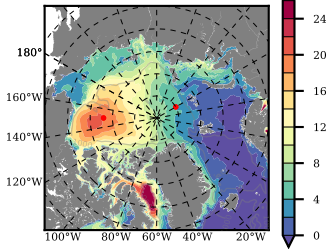

BCTGR273ERA5 mean FWC (m) over 1980

Mean FWC (m) from BG Obs Sys. (Proshutinsky et al. GRL2018) over year 2003-2017

Mean FWC (m) from Init State

BCTGR273ERA5 mean SSH anomaly

Mean DOT from Armitage et al. 2017 2003-2014