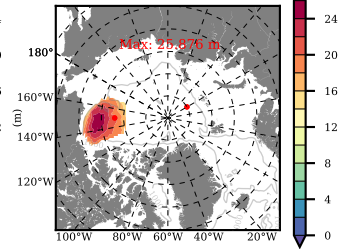

BCTGR273ERA5 mean FWC (m) over 1980

Mean FWC (m) from BG Obs Sys. (Proshutinsky et al. GRL2018) over year 2003-2017

Mean FWC (m) from Init State

BCTGR273ERA5 mean SSH anomaly

Mean DOT from Armitage et al. 2017 2003-2014