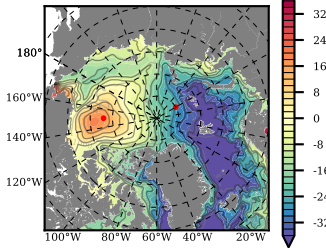

BCTGR273ERA5 mean FWC (m) over 1980

Mean FWC (m) from BG Obs Sys. (Proshutinsky et al. GRL2018) over year 2003-2017

Mean FWC (m) from Init State

BCTGR273ERA5 mean SSH anomaly

Mean DOT from Armitage et al. 2017 2003-2014