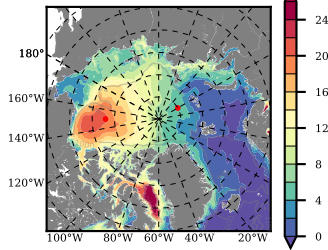

BCTGR273ERA5 mean FWC (m) over 1981

Mean FWC (m) from BG Obs Sys. (Proshutinsky et al. GRL2018) over year 2003-2017

Mean FWC (m) from Init State

BCTGR273ERA5 mean SSH anomaly

Mean DOT from Armitage et al. 2017 2003-2014