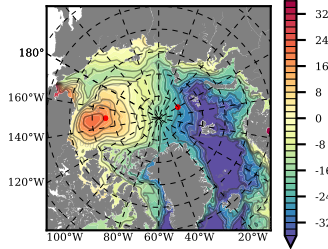

BCTGR273ERA5 mean FWC (m) over 1981

Mean FWC (m) from BG Obs Sys. (Proshutinsky et al. GRL2018) over year 2003-2017

Mean FWC (m) from Init State

BCTGR273ERA5 mean SSH anomaly

Mean DOT from Armitage et al. 2017 2003-2014